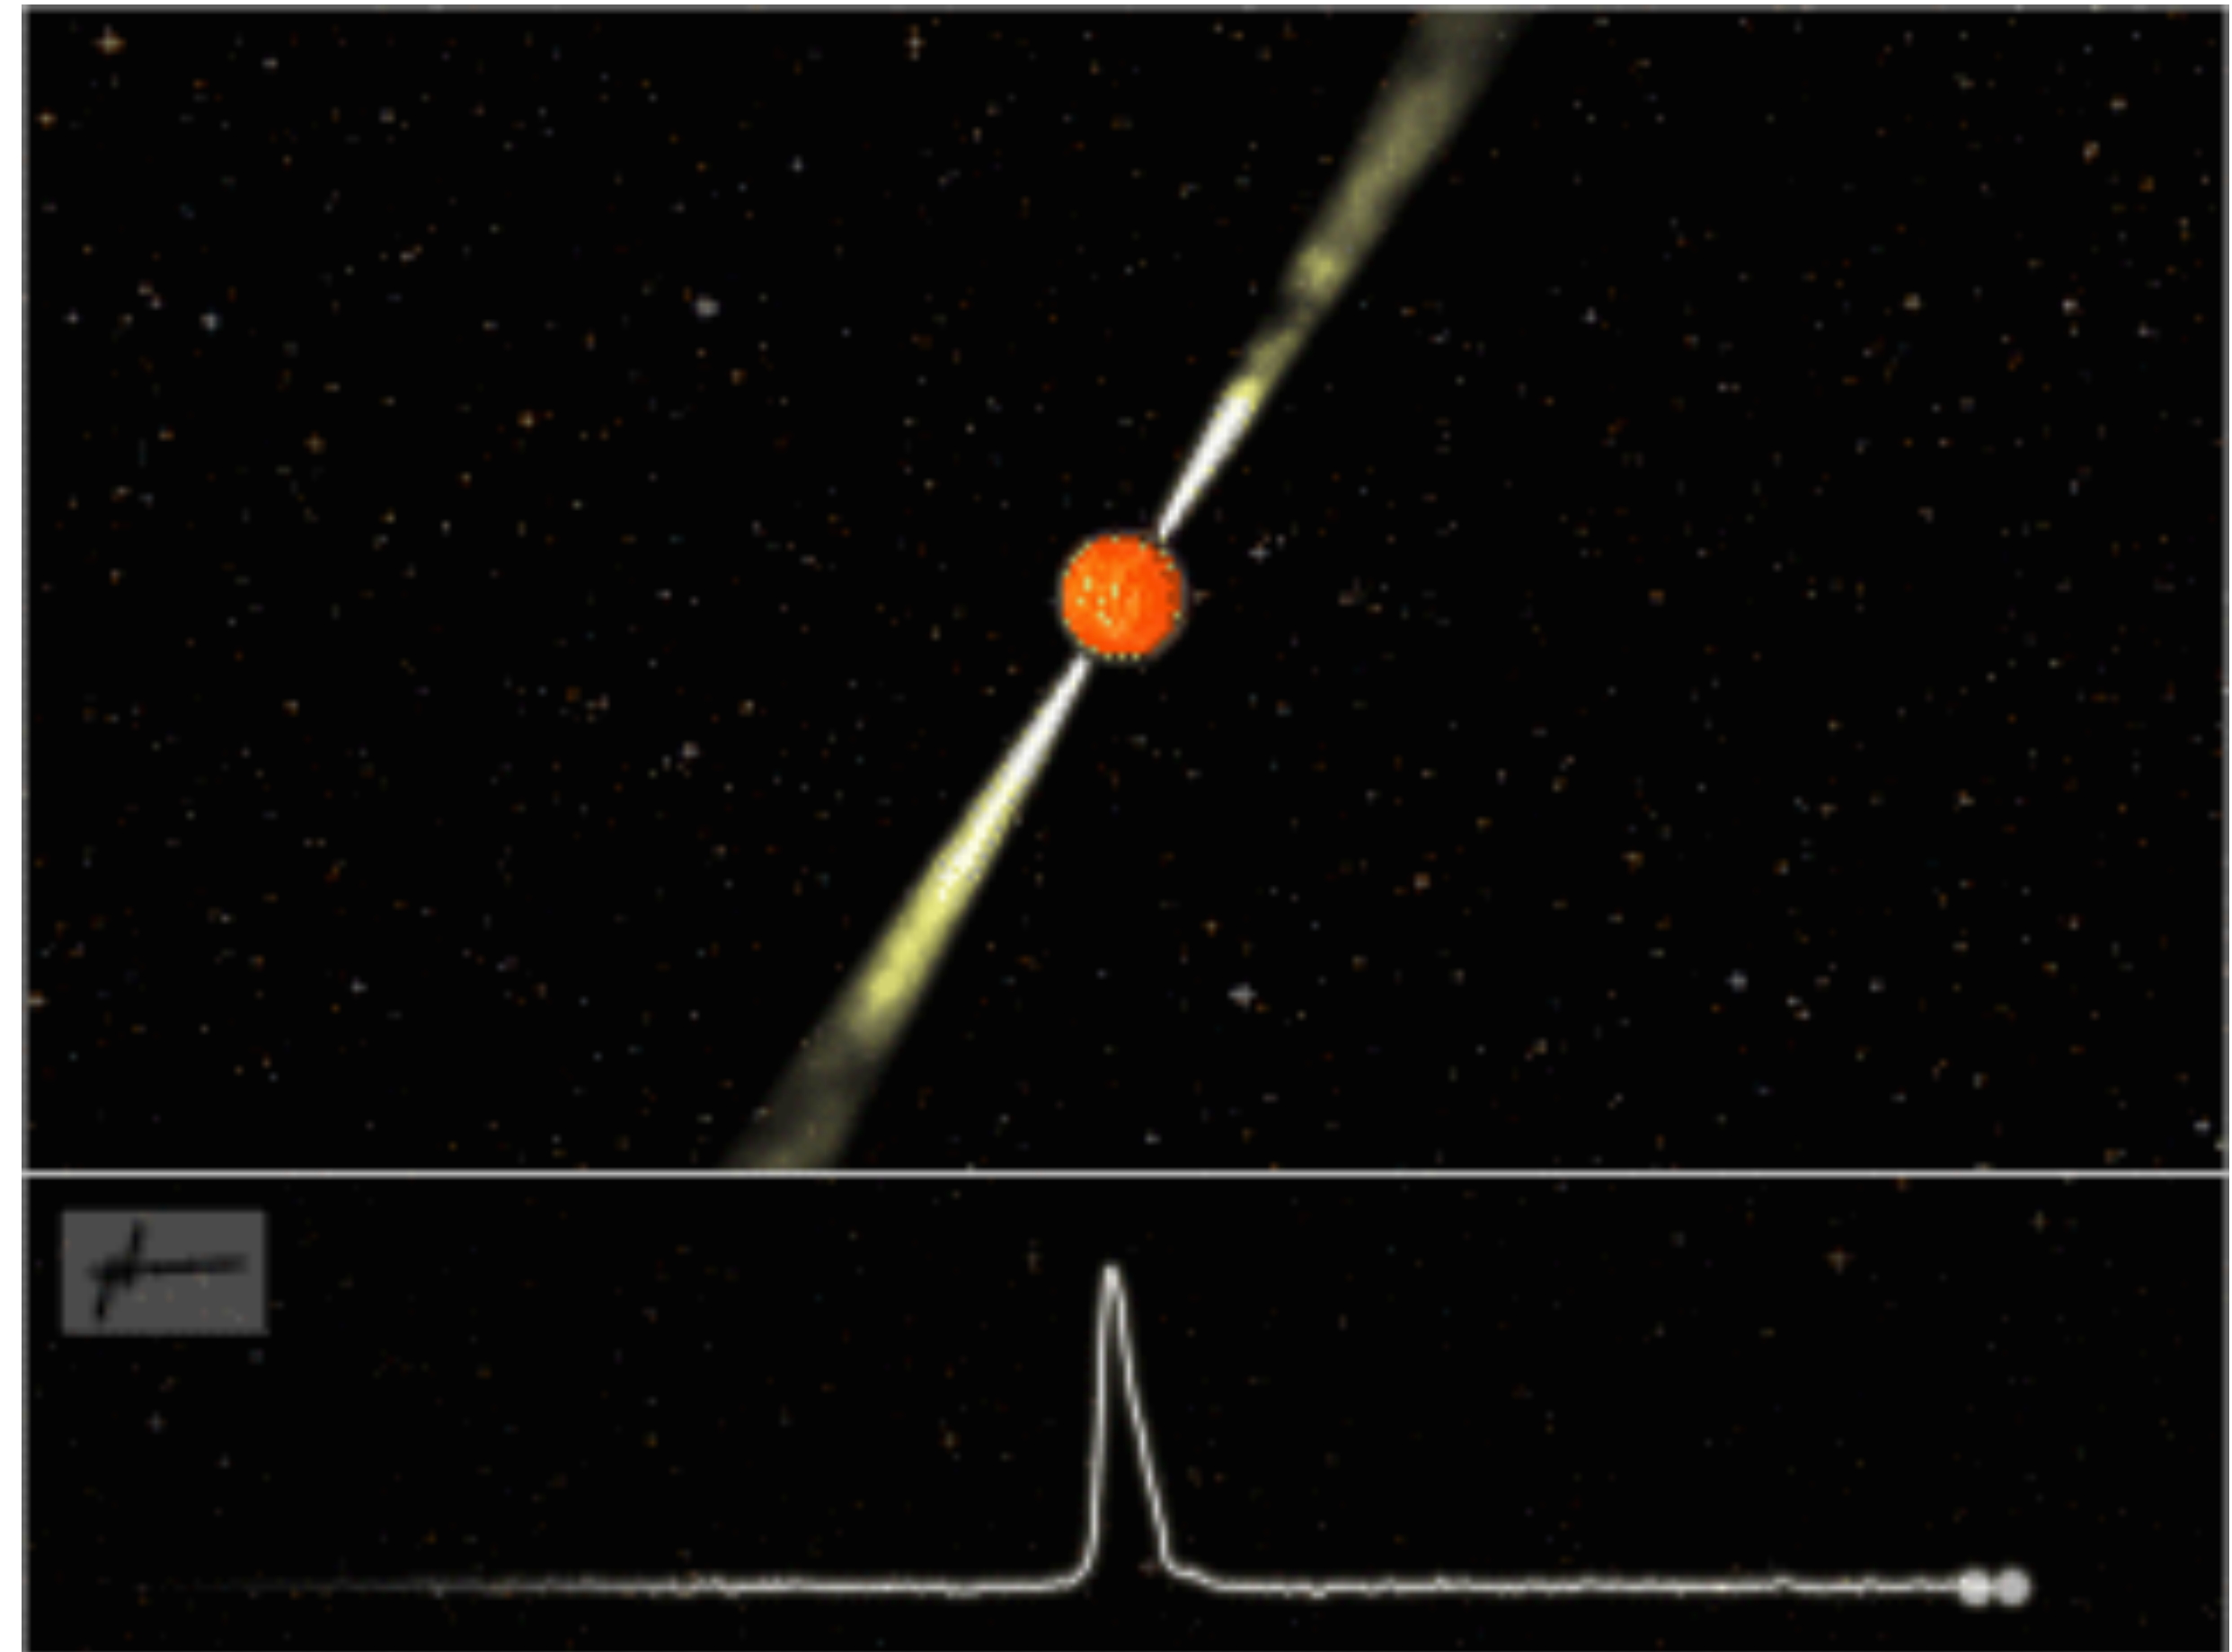

ASTR 270

Public Outreach in Astronomy

Class 06

Analogies & Metaphors

A look ahead...

- **Jim will be out of town all next week (April 16 & 18)**
 - Andy will host class those days!
- **Class will be at Theodor Jacobsen Observatory April 23 & 25, and starting 30min late (11:00-11:50am)**

Some common Astro Analogies

- Scale models of the solar system

Earth

Grain of sand, 4m away

Some common Astro Analogies

- Scale models of the stars

Proxima Cen
~700 miles away

Proxima Cen

Some common Astro Analogies

- Cosmic Barcodes

<https://fuse.pha.jhu.edu/Graphics/scigraph/barcodes/barcodes.html>

Some common Astro Analogies

- Gravity: the warped sheet

Some common Astro Analogies

- Neutron star “lighthouse”

A word of warning...

- Make sure they're true!
- e.g. “more stars in the sky than grains of sand on the beach”
 - This can be true, or not, depending on specifics!

Analogy Activity

- Can you think of an analogy (or metaphor) to help explain an astronomy concept or topic?
 - Milky Way & Andromeda collision
 - Comet tails
 - Rings of Saturn
 - Tidal disruption event
 - RR Lyr star
 - Planetary Nebula
 - Star cluster
 - Binary star
 - Search for life
 - Doppler shift